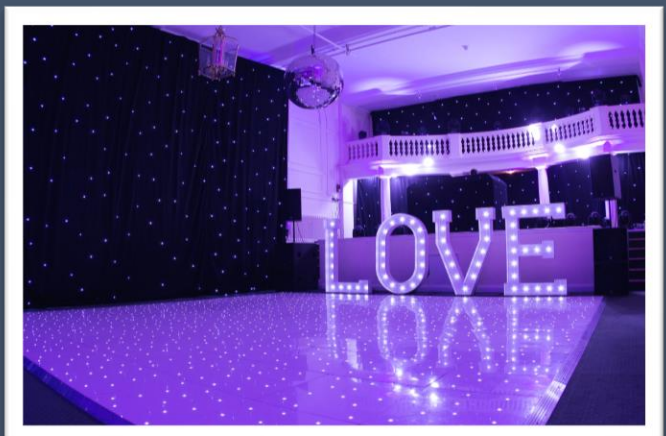

WINTER SPECIAL OFFER PACKAGE

- £5,000

PRICE IS BASED ON 80 GUESTS & INCLUSIVE OF VAT
VALID BETWEEN JANUARY – FEBRUARY 2019

EXCLUSIVE USE OF HEATHERDEN HALL FROM 3PM-MIDNIGHT

ROOM HIRE FOR YOUR WEDDING CEREMONY & RECEPTION
INCLUDING A ROARING LOG FIRE

RED CARPET ARRIVAL HEATHERDEN HALL

ARRIVAL GLASS OF WARM WINTER PIMM'S, HOUSE WINE OR BEER

STUNNING CANDELABRA CENTREPIECES AND MIRROR BASES
(CANDLES NOT INCLUDED)

THREE COURSE WEDDING BREAKFAST

½ BOTTLE OF OUR EXCELLENT HOUSE WINE PER PERSON

JUGS OF ICED WATER FOR THE TABLES

A MIXTURE OF DELICIOUS BACON/EGG BAPS FOR YOUR EVENING BUFFET
(BASED ON 50 GUESTS)

A PERSONAL WEDDING COORDINATOR TO HELP PLAN YOUR SPECIAL DAY

USE OF OUR SILVER CAKE STAND & SILVER KNIFE

EVENT GUARDS, CAR PARKING AND CLOAKROOM

DRINK UPGRADES & CHILDREN'S MENUS AVAILABLE
TIMING EXTENSIONS AVAILABLE AT £180 PER HOUR
ALL PRICES INCLUDE VAT