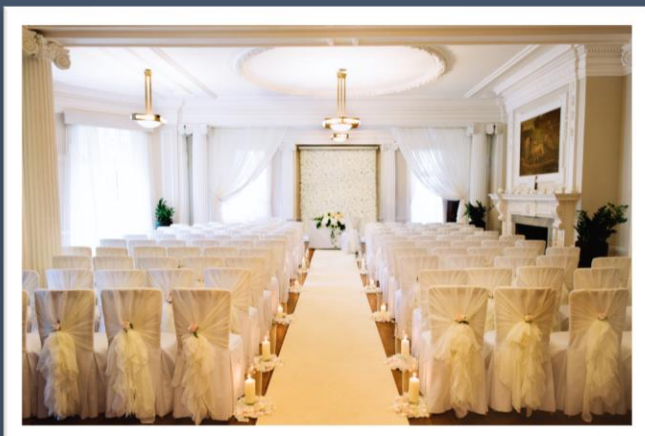

WINTER SPECIAL OFFER PACKAGE

- £5,000

PRICE IS BASED ON 80 GUESTS & INCLUSIVE OF VAT
VALID BETWEEN JANUARY – FEBRUARY 2019

EXCLUSIVE USE OF HEATHERDEN HALL FROM 3PM-MIDNIGHT

ROOM HIRE FOR YOUR WEDDING CEREMONY & RECEPTION
INCLUDING A ROARING LOG FIRE

RED CARPET ARRIVAL HEATHERDEN HALL

ARRIVAL GLASS OF WARM WINTER PIMM'S, HOUSE WINE OR BEER

STUNNING CANDELABRA CENTREPIECES AND MIRROR BASES
(CANDLES NOT INCLUDED)

THREE COURSE WEDDING BREAKFAST

½ BOTTLE OF OUR EXCELLENT HOUSE WINE PER PERSON

JUGS OF ICED WATER FOR THE TABLES

A MIXTURE OF DELICIOUS BACON/EGG BAPS FOR YOUR EVENING BUFFET
(BASED ON 50 GUESTS)

A PERSONAL WEDDING COORDINATOR TO HELP PLAN YOUR SPECIAL DAY

USE OF OUR SILVER CAKE STAND & SILVER KNIFE

EVENT GUARDS, CAR PARKING AND CLOAKROOM

DRINK UPGRADES & CHILDREN'S MENUS AVAILABLE
TIMING EXTENSIONS AVAILABLE AT £180 PER HOUR
ALL PRICES INCLUDE VAT