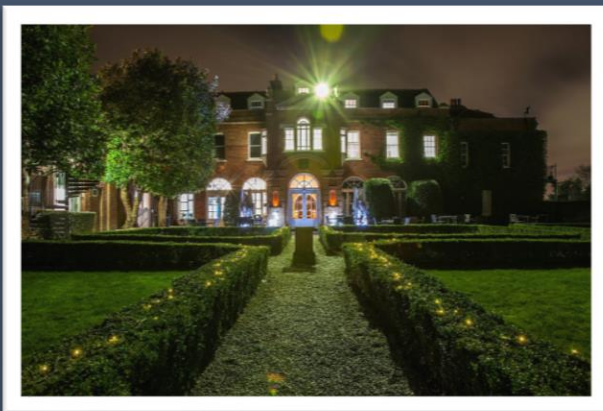

WINTER SPECIAL OFFER PACKAGE

- £5,000

PRICE IS BASED ON 80 GUESTS & INCLUSIVE OF VAT
VALID BETWEEN JANUARY – MARCH 2019

EXCLUSIVE USE OF LITTLETON PARK HOUSE FROM 3PM-MIDNIGHT

ROOM HIRE FOR YOUR WEDDING CEREMONY & RECEPTION
INCLUDING A ROARING LOG FIRE

FAIRY LIT GARDEN ENTRANCE

RED CARPET ARRIVAL TO LITTLETON PARK HOUSE

ARRIVAL GLASS OF WARM WINTER PIMM'S, HOUSE WINE OR BEER

STUNNING CANDELABRA CENTREPIECES AND MIRROR BASES
(CANDLES NOT INCLUDED)

THREE COURSE WEDDING BREAKFAST

½ BOTTLE OF OUR EXCELLENT HOUSE WINE PER PERSON

JUGS OF ICED WATER FOR THE TABLES

WHITE STAR CLOTH & WHITE DANCEFLOOR

A MIXTURE OF DELICIOUS BACON/EGG BAPS FOR YOUR EVENING BUFFET

A PERSONAL WEDDING COORDINATOR TO HELP PLAN YOUR SPECIAL DAY

USE OF OUR SILVER CAKE STAND & SILVER KNIFE

EVENT GUARDS, CAR PARKING AND CLOAKROOM

DRINK UPGRADES & CHILDREN'S MENUS AVAILABLE
TIMING EXTENSIONS AVAILABLE AT £180 PER HOUR
ALL PRICES INCLUDE VAT