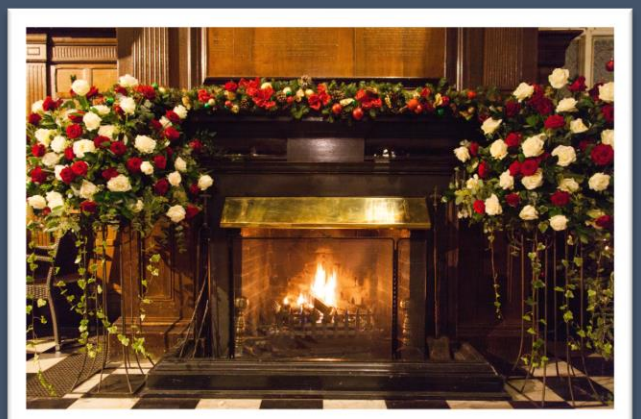

WINTER SPECIAL OFFER PACKAGE

- £5,000

PRICE IS BASED ON 80 GUESTS & INCLUSIVE OF VAT
VALID BETWEEN JANUARY – MARCH 2019

EXCLUSIVE USE OF LITTLETON PARK HOUSE FROM 3PM-MIDNIGHT

ROOM HIRE FOR YOUR WEDDING CEREMONY & RECEPTION
INCLUDING A ROARING LOG FIRE

FAIRY LIT GARDEN ENTRANCE

RED CARPET ARRIVAL TO LITTLETON PARK HOUSE

ARRIVAL GLASS OF WARM WINTER PIMM'S, HOUSE WINE OR BEER

STUNNING CANDELABRA CENTREPIECES AND MIRROR BASES
(CANDLES NOT INCLUDED)

THREE COURSE WEDDING BREAKFAST

½ BOTTLE OF OUR EXCELLENT HOUSE WINE PER PERSON

JUGS OF ICED WATER FOR THE TABLES

WHITE STAR CLOTH & WHITE DANCEFLOOR

A MIXTURE OF DELICIOUS BACON/EGG BAPS FOR YOUR EVENING BUFFET

A PERSONAL WEDDING COORDINATOR TO HELP PLAN YOUR SPECIAL DAY

USE OF OUR SILVER CAKE STAND & SILVER KNIFE

EVENT GUARDS, CAR PARKING AND CLOAKROOM

DRINK UPGRADES & CHILDREN'S MENUS AVAILABLE
TIMING EXTENSIONS AVAILABLE AT £180 PER HOUR
ALL PRICES INCLUDE VAT