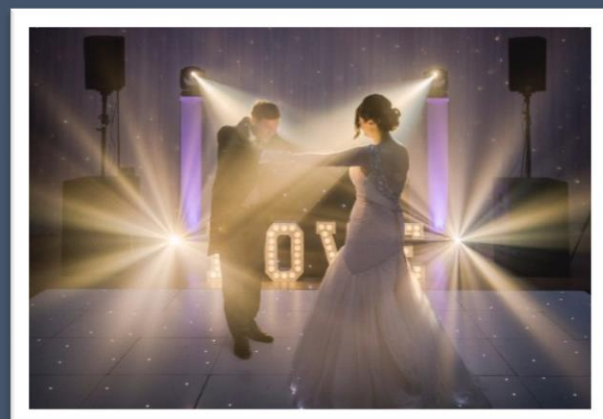

WINTER SPECIAL OFFER PACKAGE

- £5,000

PRICE IS BASED ON 80 GUESTS & INCLUSIVE OF VAT
VALID BETWEEN JANUARY – MARCH 2019

EXCLUSIVE USE OF LITTLETON PARK HOUSE FROM 3PM-MIDNIGHT

ROOM HIRE FOR YOUR WEDDING CEREMONY & RECEPTION
INCLUDING A ROARING LOG FIRE

FAIRY LIT GARDEN ENTRANCE

RED CARPET ARRIVAL TO LITTLETON PARK HOUSE

ARRIVAL GLASS OF WARM WINTER PIMM'S, HOUSE WINE OR BEER

STUNNING CANDELABRA CENTREPIECES AND MIRROR BASES
(CANDLES NOT INCLUDED)

THREE COURSE WEDDING BREAKFAST

½ BOTTLE OF OUR EXCELLENT HOUSE WINE PER PERSON

JUGS OF ICED WATER FOR THE TABLES

WHITE STAR CLOTH & WHITE DANCEFLOOR

A MIXTURE OF DELICIOUS BACON/EGG BAPS FOR YOUR EVENING BUFFET

A PERSONAL WEDDING COORDINATOR TO HELP PLAN YOUR SPECIAL DAY

USE OF OUR SILVER CAKE STAND & SILVER KNIFE

EVENT GUARDS, CAR PARKING AND CLOAKROOM

DRINK UPGRADES & CHILDREN'S MENUS AVAILABLE
TIMING EXTENSIONS AVAILABLE AT £180 PER HOUR
ALL PRICES INCLUDE VAT