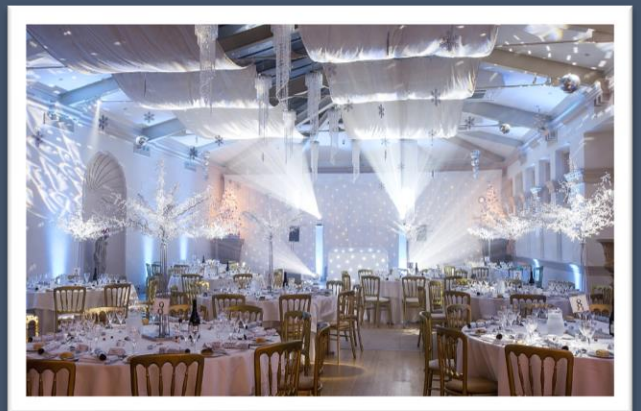

WINTER SPECIAL OFFER PACKAGE

- £5,000

PRICE IS BASED ON 80 GUESTS & INCLUSIVE OF VAT
VALID BETWEEN JANUARY – MARCH 2019

EXCLUSIVE USE OF LITTLETON PARK HOUSE FROM 3PM-MIDNIGHT

ROOM HIRE FOR YOUR WEDDING CEREMONY & RECEPTION
INCLUDING A ROARING LOG FIRE

FAIRY LIT GARDEN ENTRANCE

RED CARPET ARRIVAL TO LITTLETON PARK HOUSE

ARRIVAL GLASS OF WARM WINTER PIMM'S, HOUSE WINE OR BEER

STUNNING CANDELABRA CENTREPIECES AND MIRROR BASES
(CANDLES NOT INCLUDED)

THREE COURSE WEDDING BREAKFAST

½ BOTTLE OF OUR EXCELLENT HOUSE WINE PER PERSON

JUGS OF ICED WATER FOR THE TABLES

WHITE STAR CLOTH & WHITE DANCEFLOOR

A MIXTURE OF DELICIOUS BACON/EGG BAPS FOR YOUR EVENING BUFFET

A PERSONAL WEDDING COORDINATOR TO HELP PLAN YOUR SPECIAL DAY

USE OF OUR SILVER CAKE STAND & SILVER KNIFE

EVENT GUARDS, CAR PARKING AND CLOAKROOM

DRINK UPGRADES & CHILDREN'S MENUS AVAILABLE
TIMING EXTENSIONS AVAILABLE AT £180 PER HOUR
ALL PRICES INCLUDE VAT